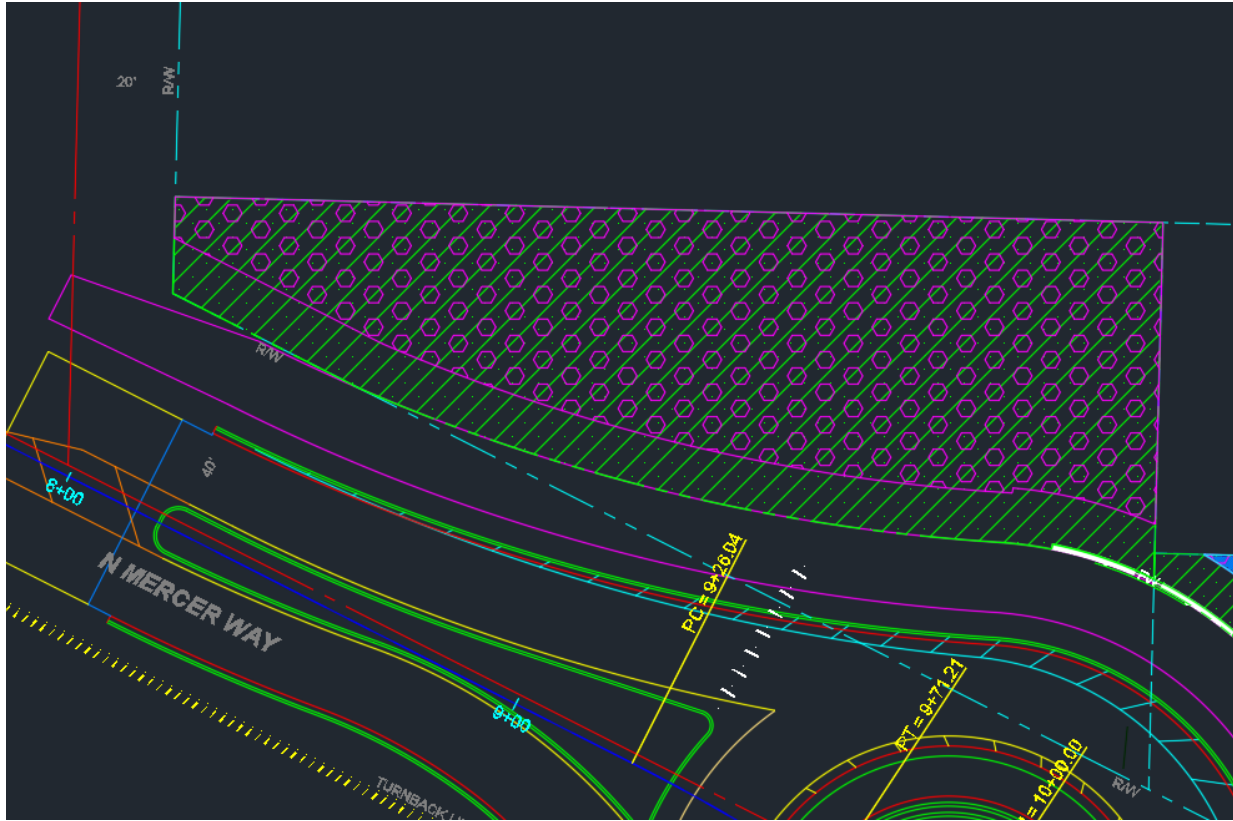

Parcel A Private Lot – Remaining Lot Size (2020-12-04)

Parcel A Property:

Green hatch = Total area remaining = **10,169.9 sf**

Magenta hatch = Total area remaining minus 10' offset from back of walk = **8,103.8 sf**

Blue dash line = existing property line